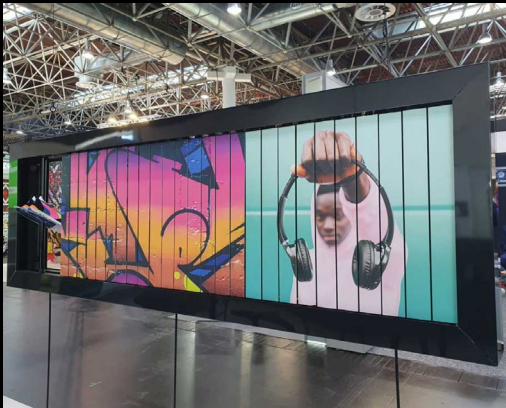

Triplesign POP

- For smaller indoor signs
- Frame with detachable front panel
- Can be used with Alusolid prisms and cardboard prisms.