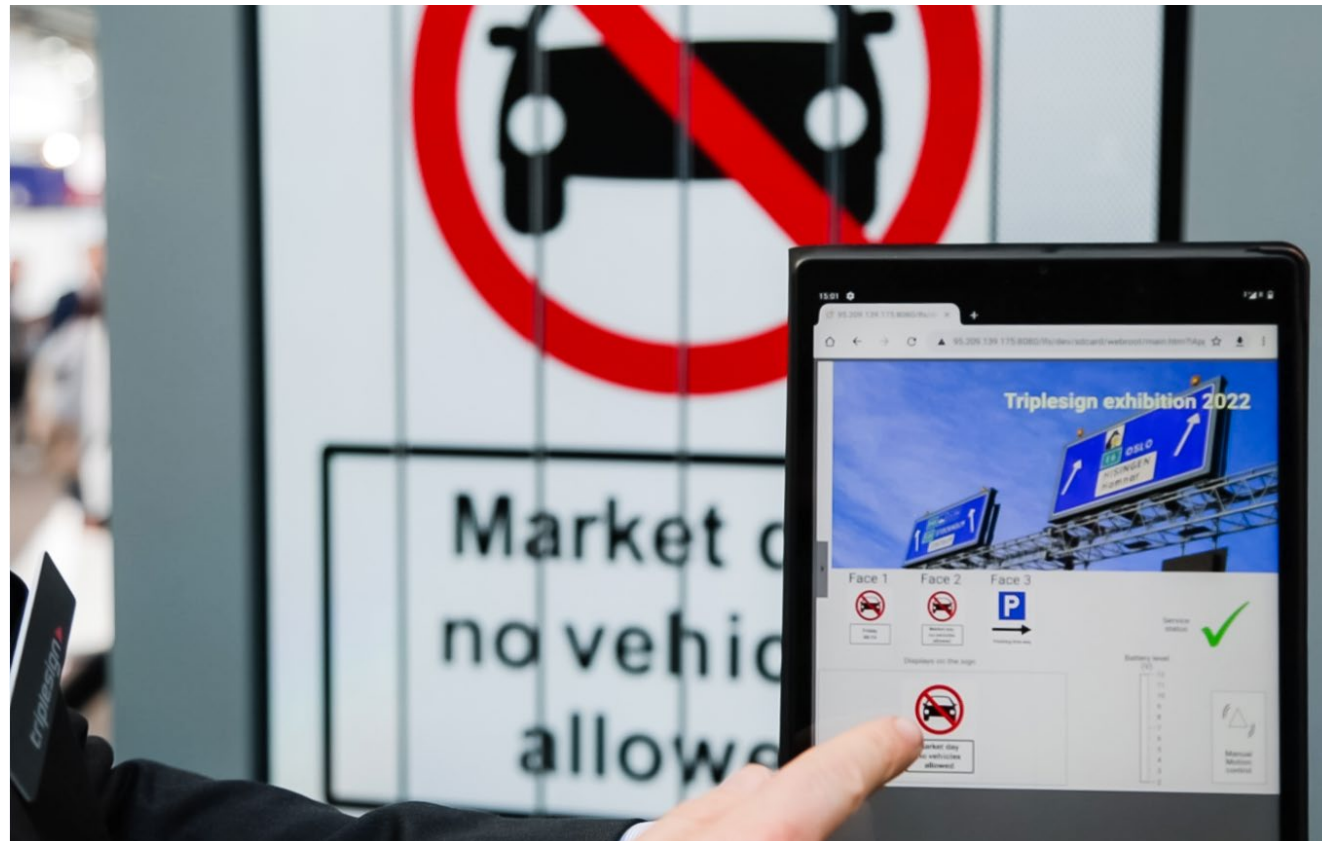

- **Sensor operated**

Trigger rotation by a sensor, for example if someone walks by.

- **Operated from a control room**

Connect to a central control room through 3G/4G, Wifi or Bluetooth.

- **Operated on site**

For example, with a remote control (like a tv-remote), switch or push button.

Triplesign Internet Management (TIM)

- Web Interface -

The TIM enables wireless communication, including a Triplesign web interface accessible from any computer, smartphone or tablet.